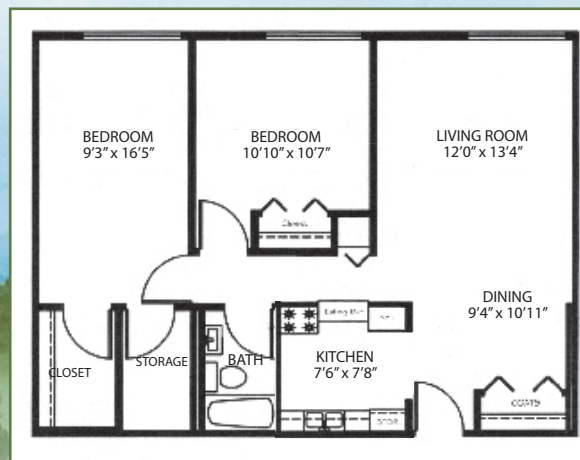

Subsidized Apartment Floor Plans

Shepherd Oak – One bedroom
*Subsidized 540 Sq. Ft.

Shepherd Oak West – One bedroom
*Subsidized 540 Sq. Ft.

GSA – One bedroom
*Subsidized 580 Sq. Ft.

GSA – One bedroom HC
*Subsidized 580 Sq. Ft.

GSA – Two bedroom
*Subsidized 844 Sq. Ft.

1115 Fourth Avenue North
Sauk Rapids, MN 56379
(320) 259-3476
GoodShepherdCampus.org