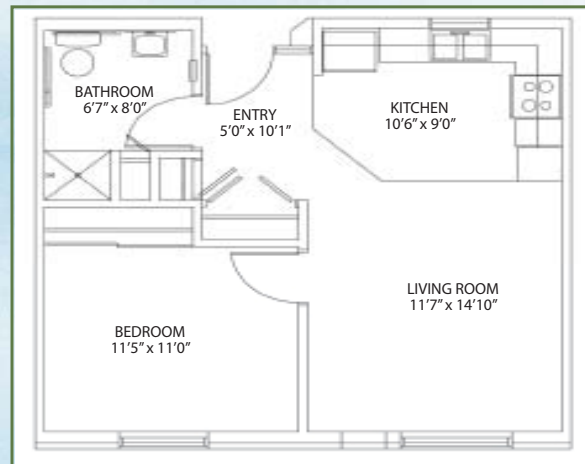

Subsidized Apartment Floor Plans

Shepherd Oak – One bedroom
*Subsidized 540 Sq. Ft.

Shepherd Oak West – One bedroom
*Subsidized 540 Sq. Ft.

GSA – One bedroom
*Subsidized 580 Sq. Ft.

GSA – One bedroom HC
*Subsidized 580 Sq. Ft.

GSA – Two bedroom
*Subsidized 844 Sq. Ft.

1115 Fourth Avenue North
Sauk Rapids, MN 56379
(320) 259-3476
GoodShepherdCampus.org