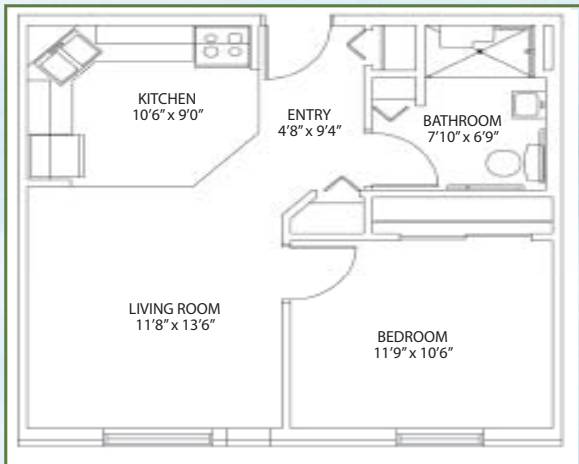

Subsidized Apartment Floor Plans

Shepherd Oak – One bedroom
*Subsidized 540 Sq. Ft.

Shepherd Oak West – One bedroom
*Subsidized 540 Sq. Ft.

GSA – One bedroom
*Subsidized 580 Sq. Ft.

GSA – One bedroom HC
*Subsidized 580 Sq. Ft.

GSA – Two bedroom
*Subsidized 844 Sq. Ft.

1115 Fourth Avenue North
Sauk Rapids, MN 56379
(320) 259-3476
GoodShepherdCampus.org