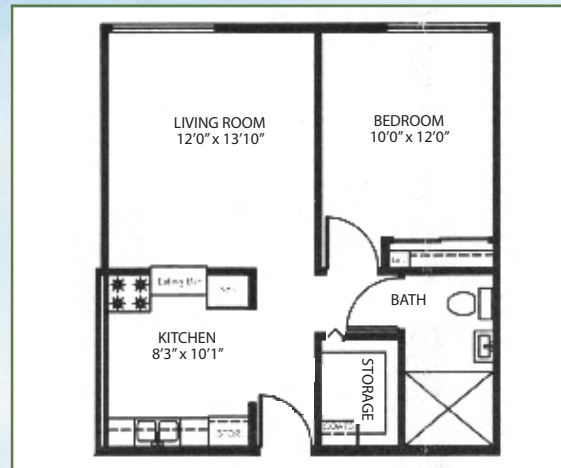

Subsidized Apartment Floor Plans

Shepherd Oak – One bedroom
*Subsidized 540 Sq. Ft.

Shepherd Oak West – One bedroom
*Subsidized 540 Sq. Ft.

GSA – One bedroom
*Subsidized 580 Sq. Ft.

GSA – One bedroom HC
*Subsidized 580 Sq. Ft.

GSA – Two bedroom
*Subsidized 844 Sq. Ft.

1115 Fourth Avenue North
Sauk Rapids, MN 56379
(320) 259-3476
GoodShepherdCampus.org