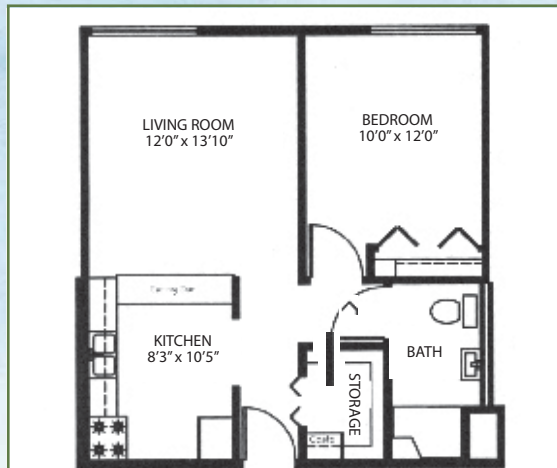

Subsidized Apartment Floor Plans

Shepherd Oak – One bedroom
*Subsidized 540 Sq. Ft.

Shepherd Oak West – One bedroom
*Subsidized 540 Sq. Ft.

GSA – One bedroom
*Subsidized 580 Sq. Ft.

GSA – One bedroom HC
*Subsidized 580 Sq. Ft.

GSA – Two bedroom
*Subsidized 844 Sq. Ft.

1115 Fourth Avenue North
Sauk Rapids, MN 56379
(320) 259-3476
GoodShepherdCampus.org