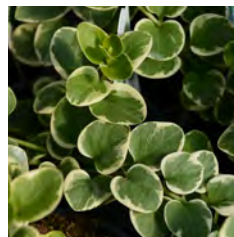

Vinca Vine
GP3220 | Sun/Part Sun
4" pot
Great low-maintenance vine.