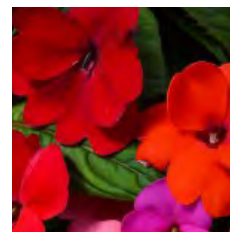

Sunpatiens - Mixed Colors
GH2835

Sun/Part Shade
Sun loving and heat loving. Dense, bushy plants. Stay slightly shorter in containers.
Height 24-36"
Spread 20-24"