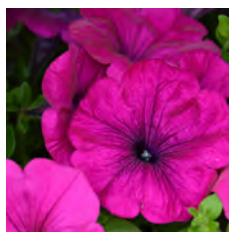

Purple Wave Petunia
GH2764

Sun
Outstanding performers!
Height 6-12"
Spreading to 3'