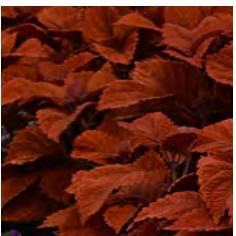

Sun Coleus Inferno
GP3509 | Sun/Shade
4.75" pot
Bold copper color and textured leaves give it a wow factor.
Height 14"-28"