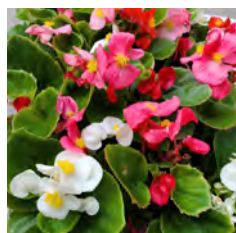

Begonia Green Leaf Mix
GH1090

Part Sun/Shade
Compact plants that will bloom through summer
Height 10-12"
Width 8-10"