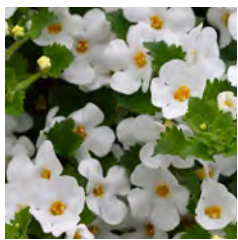

4.75" Blooming Annuals

\$6ea.

Bacopa
GP3285 | Sun
Spreading stems with pure white flowers. A great addition to baskets or patio tubs.
Height 3" - 8" Trailing

Bidens Empire Upright Yellow
GP3396 | Sun/Part Sun
Unique upright habit, continuous flowering, beautiful in mixed containers.
Height 12-18"