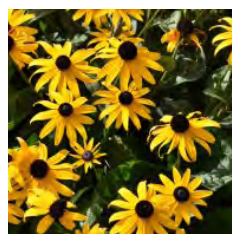

Rudbeckia fulgida - Black Eyed Susan
P5465
Sun/Part Sun | Zone 4
Dark green foliage and yellow daisy flowers.
Blooms June - September
H 20-24" W 20-24"

NEW!