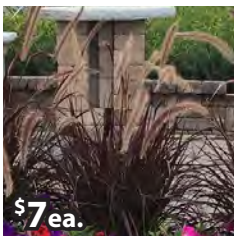

Vinca Vine
GP3220 | Sun/Part Sun
4" pot
Great low-maintenance vine.

Spikes - Dracaena
GP2815 | Sun/Part Sun
4" pot
Use to add height to containers or annual beds.
Height 15"-24"

Sun Coleus Coleosaurus
GP3503 | Sun/Part Shade
4.75" pot
Dark red and lime green leaves give this plant bold contrast in the landscape or containers.
Height 14-28" spread 24-36"

Sun Coleus Inferno
GP3509 | Sun/Shade
4.75" pot
Bold copper color and textured leaves give it a wow factor.
Height 14"-28"

Purple Fountain Grass
GP3860 | Sun
4.75" pot
Soft purple plumes add height and interest to plantings and containers.
Height 3'-4'