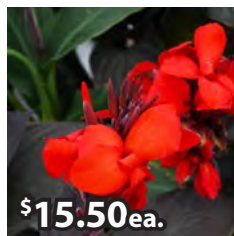

Vinca Vine
GP3220 | Sun/Part Sun
4" pot
Great low-maintenance vine.

Spikes - Dracaena
GP2815 | Sun/Part Sun
4" pot
Use to add height to containers or annual beds.
Height 15"-24"

Sun Coleus Coleosaurus
GP3503 | Sun/Part Shade
4.75" pot
Dark red and lime green leaves give this plant bold contrast in the landscape or containers.
Height 14-28" spread 24-36"

Sun Coleus Inferno
GP3509 | Sun/Shade
4.75" pot
Bold copper color and textured leaves give it a wow factor.
Height 14"-28"

Purple Fountain Grass
GP3860 | Sun
4.75" pot
Soft purple plumes add height and interest to plantings and containers.
Height 3'-4'