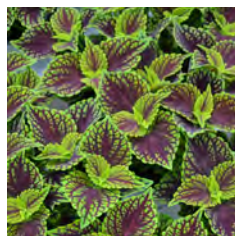

Sun Coleus Coleosaurus
GP3503 | Sun/Part Shade
4.75" pot
Dark red and lime green leaves give this plant bold contrast in the landscape or containers.
Height 14-28" spread 24-36"