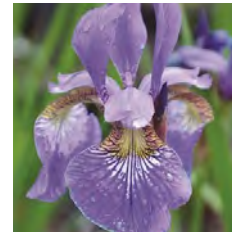

Iris sib Caesar's Brother
P3900
Sun/Part Sun | Zone 3
Tall plants with velvety purple flowers and a yellow & white blaze.
Blooms June - July
H 36-42" W 18-24"

NEW!