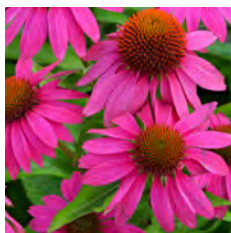

Echinacea, Powwow Wild Berry
P1803.5
Sun/Part Sun | Zone 3
Robust plants produce loads of deep purple/pink blooms.
Blooms July-Sept.
H 20-24" W 18-24"